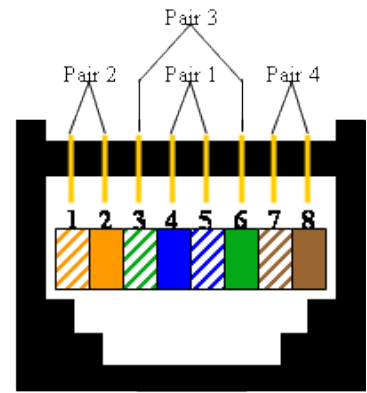

RJ-45 Pinouts

Straight Through Cable

T568B

FLUKES	
1	2
3	6
4	5
7	8

T568B

Crossover Cable

T568B

FLUKES	
1	2
3	6
4	5
7	8

T568A

Rollover Cable or Console Cable

T568B

FLUKES	
1	2
3	6
4	5
7	8