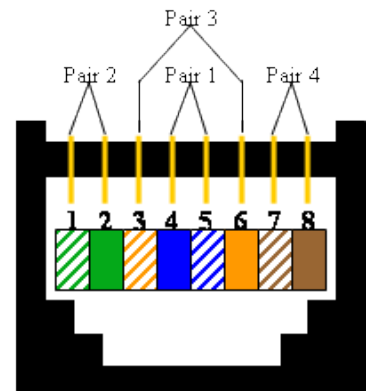

RJ-45 Pinouts

Straight Through Cable

T568B

FLUKES	
1	2
3	6
4	5
7	8

T568B

Crossover Cable

T568B

FLUKES	
1	2
3	6
4	5
7	8

T568A

Rollover Cable or Console Cable

T568B

FLUKES	
1	2
3	6
4	5
7	8